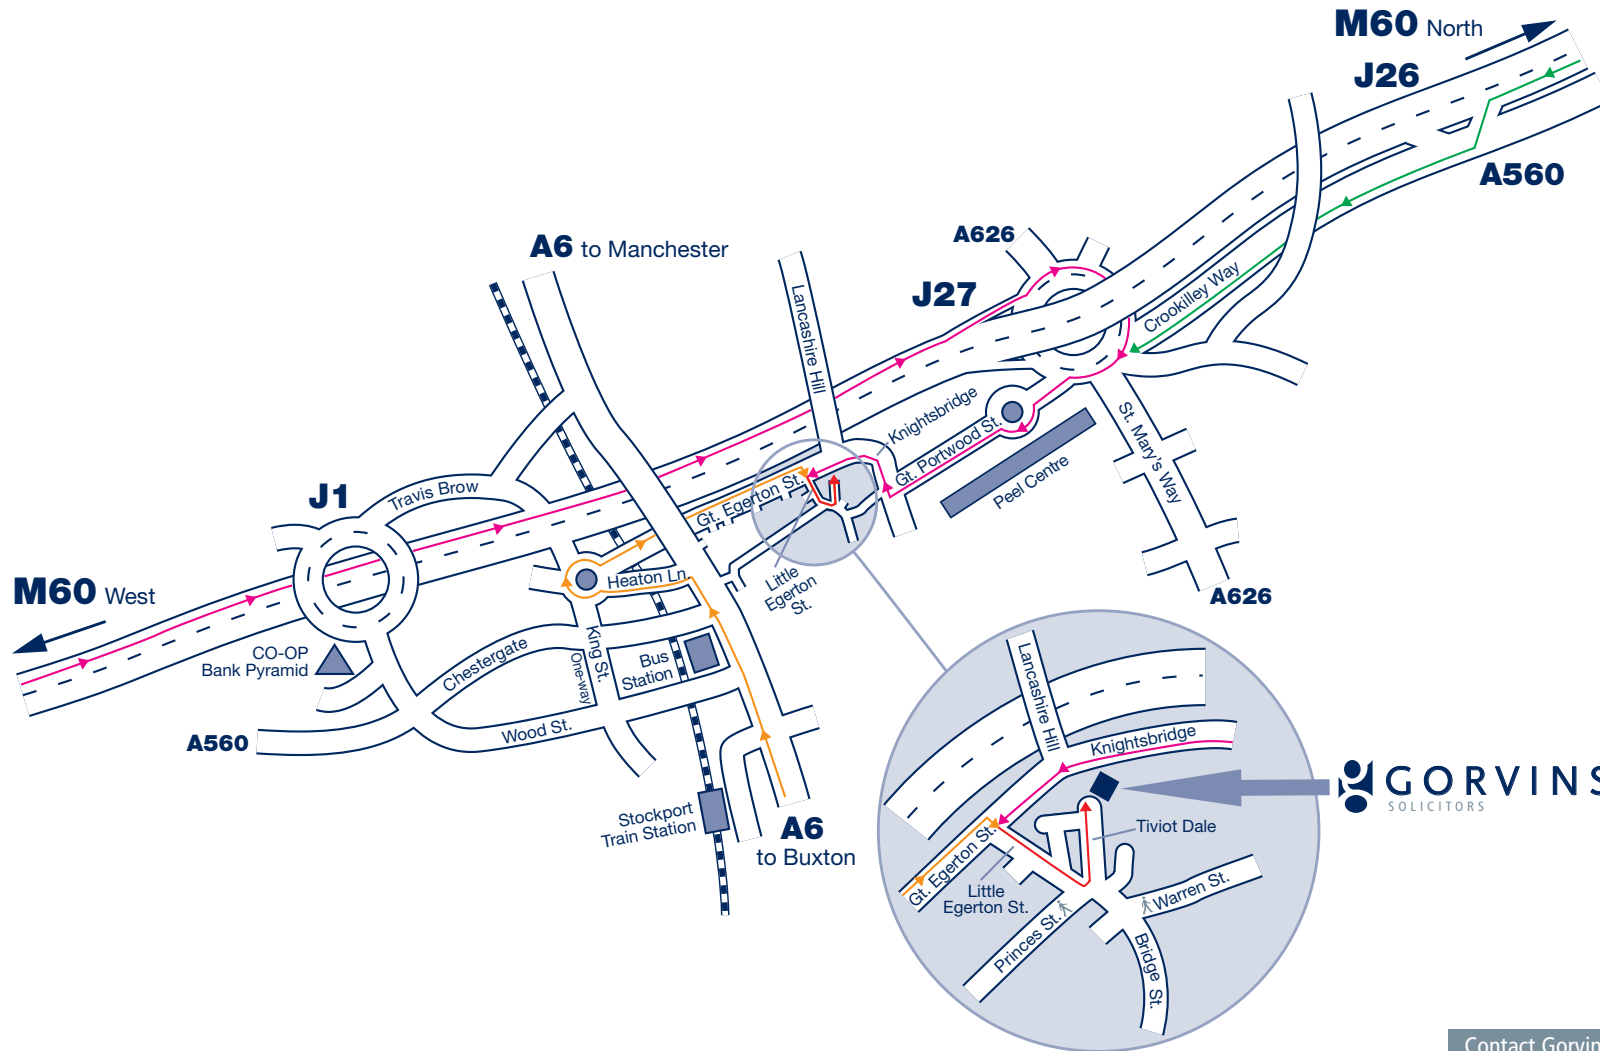

Stockport location map

▶ From J27 of the M60 motorway
Take the fifth exit, and *follow the signs for the Town Centre (Peel Centre on the left) and travel along Great Portwood Street to the traffic lights. Turn right onto Knightsbridge and follow to the next traffic lights. Carry straight on onto Great Egerton Street and take the first left into Little Egerton Street. Follow Little Egerton Street round to the left taking you into Tiviot Dale. Dale House is on the right hand side at the end of the close.

▶ From M60 North
Leave at Junction 25, and take the dual carriage slip road (Crookilley Way) down to the roundabout. Go straight on and follow directions from *above.

▶ From A6, Wellington Road
Go down Heaton Lane (opposite Debenhams) to the roundabout. Take the fourth exit onto Great Egerton Street. Take the fifth right onto Little Egerton Street (just before the traffic lights). Follow Little Egerton Street round to the left taking you into Tiviot Dale. Dale House is on the right hand side at the end of the close.